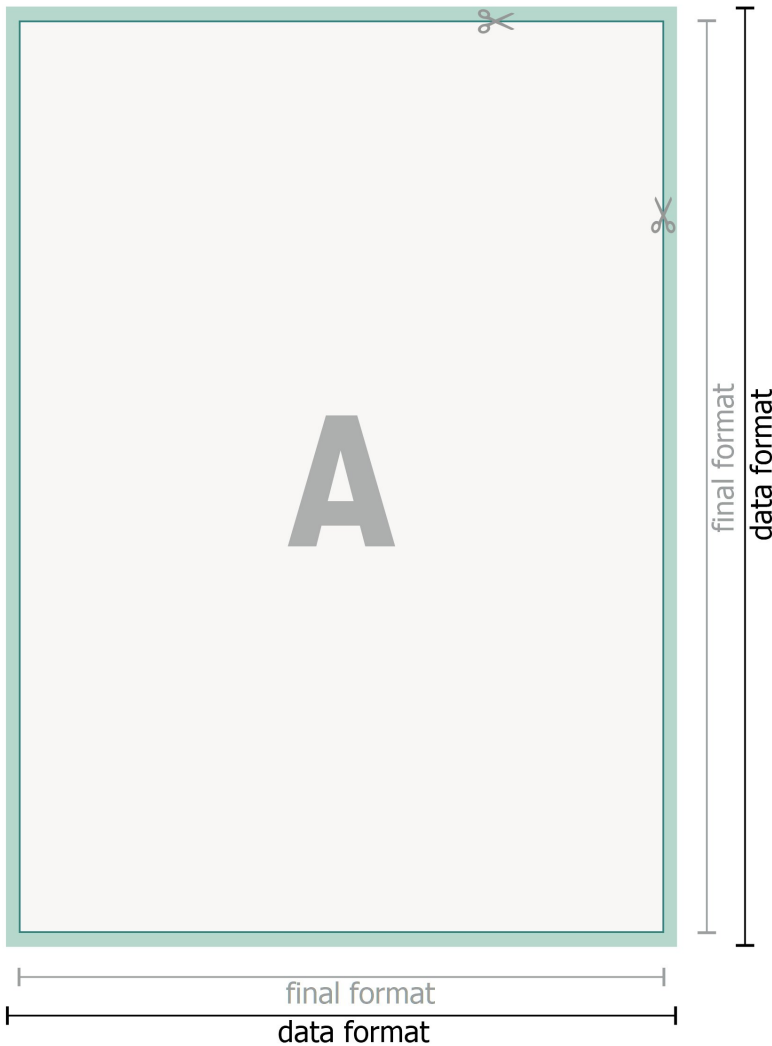

# Square self-adhesive labels, free format

## free format selection

**bleed:**  
2 mm

**Safety margin:**  
4 mm

Maintaining space between the text/information and the edge of the trimmed format prevents undesirable cuts.

## Explanation of symbols

 Bleed

 Reading direction

 Trimmed size

 Data format

 We will cut/perforate your product here

## Please note:

Allow for trim allowance and safety margin according to instructions.

Arrange background graphics, images or graphics up to the edge of the data format.

Tolerances may occur during production due to cutting, punching and folding processes.