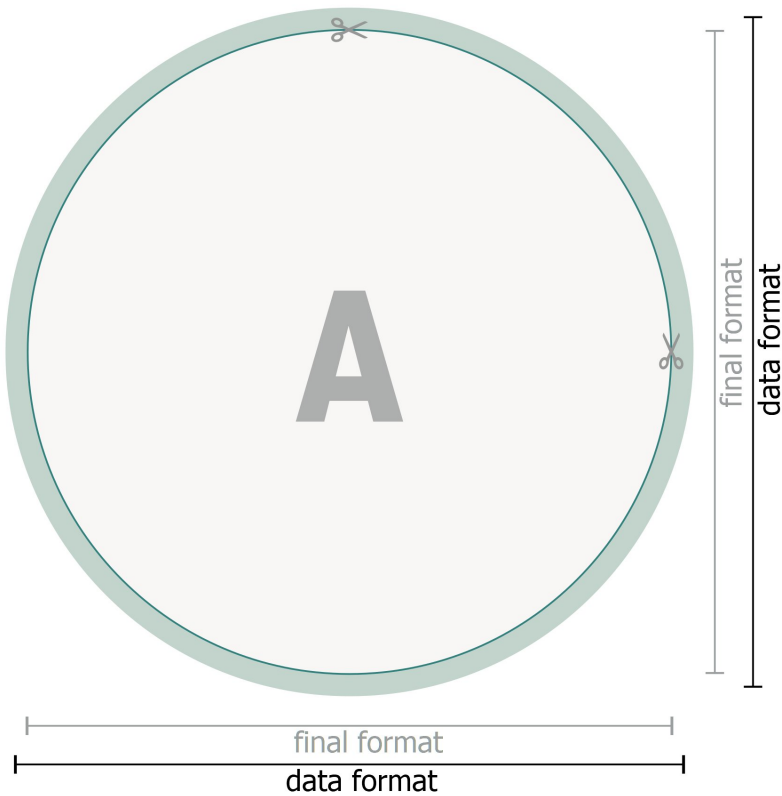

# Round self-adhesive labels, free format

## free format selection

**bleed:**  
2 mm

**Safety margin:**  
4 mm

Maintaining space between the text/information and the edge of the trimmed format prevents undesirable cuts.

## Explanation of symbols

 Bleed

 Reading direction

 Trimmed size

 Data format

 We will cut/perforate your product here

## Please note:

Allow for trim allowance and safety margin according to instructions.

Arrange background graphics, images or graphics up to the edge of the data format.

Tolerances may occur during production due to cutting, punching and folding processes.