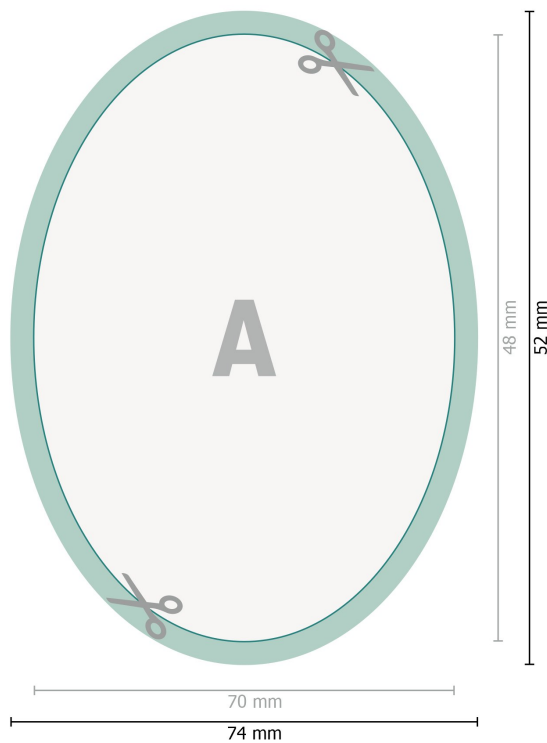

Aufkleber, Oval, 7,0 cm x 4,8 cm

Dataformat (incl. mm bleed):

7,4 x 5,2 cm

bleed:

mm

Trimmed size:

7 x 4,8 cm

Safety margin:

4 mm

Maintaining space between the text/information and the edge of the trimmed format prevents undesirable cuts.

Explanation of symbols

 Bleed

 Reading direction

 Trimmed size

 Data format

 We will cut/perforate your product here

Please note:

Allow for trim allowance and safety margin according to instructions.

Arrange background graphics, images or graphics up to the edge of the data format.

Tolerances may occur during production due to cutting, punching and folding processes.