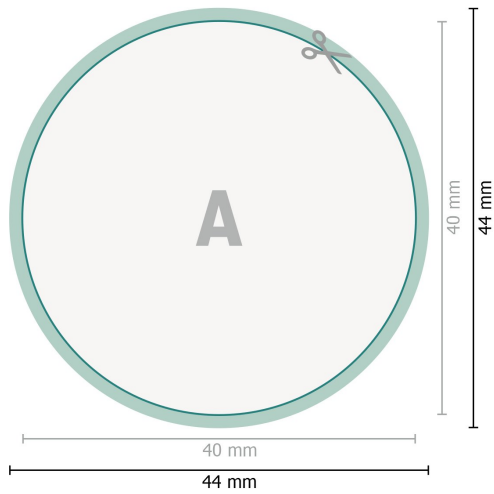

Aufkleber, rund, 4,0 cm Durchmesser

**Dataformat (incl. 2 mm bleed):**

4,4 x 4,4 cm

bleed:

2 mm

Trimmed size:

4 x 4 cm

Safety margin:

4 mm

Maintaining space between the text/information and the edge of the trimmed format prevents undesirable cuts.

Explanation of symbols

 Bleed

 Reading direction

 Trimmed size

 Data format

 We will cut/perforate your product here

Please note:

Allow for trim allowance and safety margin according to instructions.

Arrange background graphics, images or graphics up to the edge of the data format.

Tolerances may occur during production due to cutting, punching and folding processes.