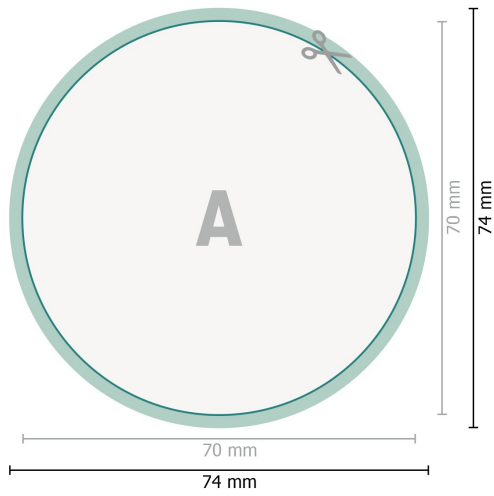

Aufkleber, rund, 7,0 cm Durchmesser

**Dataformat (incl. mm bleed):**

7,4 x 7,4 cm

bleed:

mm

Trimmed size:

7 x 7 cm

Safety margin:

4 mm

Maintaining space between the text/information and the edge of the trimmed format prevents undesirable cuts.

Explanation of symbols

 Bleed

 Reading direction

 Trimmed size

 Data format

 We will cut/perforate your product here

Please note:

Allow for trim allowance and safety margin according to instructions.

Arrange background graphics, images or graphics up to the edge of the data format.

Tolerances may occur during production due to cutting, punching and folding processes.