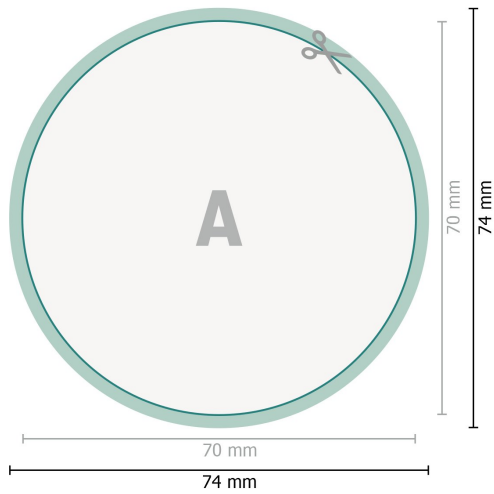

Aufkleber, rund, 7,0 cm Durchmesser

**Dataformat (incl. 2 mm bleed):**

7,4 x 7,4 cm

bleed:

2 mm

Trimmed size:

7 x 7 cm

Safety margin:

4 mm

Maintaining space between the text/information and the edge of the trimmed format prevents undesirable cuts.

Explanation of symbols

 Bleed

 Reading direction

 Trimmed size

 Data format

 We will cut/perforate your product here

Please note:

Allow for trim allowance and safety margin according to instructions.

Arrange background graphics, images or graphics up to the edge of the data format.

Tolerances may occur during production due to cutting, punching and folding processes.