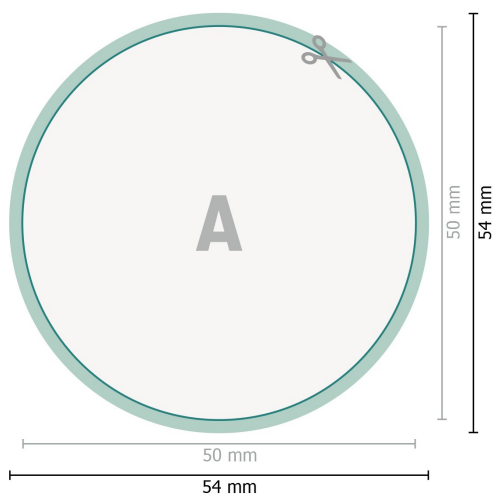

# Aufkleber, rund, 5,0 cm Durchmesser

**Dataformat (incl. mm bleed):**

5,4 x 5,4 cm

**bleed:**

mm

**Trimmed size:**

5 x 5 cm

**Safety margin:**

4 mm

Maintaining space between the text/information and the edge of the trimmed format prevents undesirable cuts.

**Explanation of symbols**

 Bleed

 Reading direction

 Trimmed size

 Data format

 We will cut/perforate your product here

**Please note:**

Allow for trim allowance and safety margin according to instructions.

Arrange background graphics, images or graphics up to the edge of the data format.

Tolerances may occur during production due to cutting, punching and folding processes.