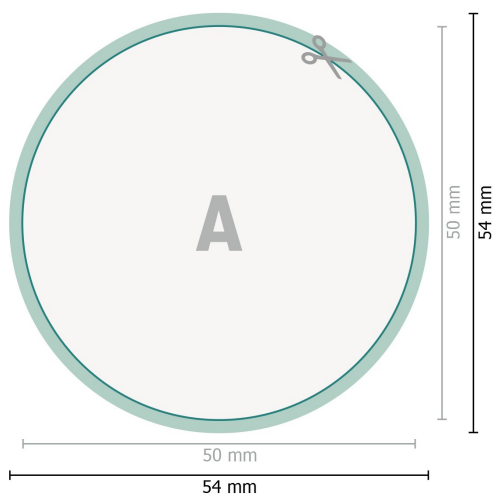

Aufkleber, rund, 5,0 cm Durchmesser

**Dataformat (incl. 2 mm bleed):**

5,4 x 5,4 cm

bleed:

2 mm

Trimmed size:

5 x 5 cm

Safety margin:

4 mm

Maintaining space between the text/information and the edge of the trimmed format prevents undesirable cuts.

Explanation of symbols

 Bleed

 Reading direction

 Trimmed size

 Data format

 We will cut/perforate your product here

Please note:

Allow for trim allowance and safety margin according to instructions.

Arrange background graphics, images or graphics up to the edge of the data format.

Tolerances may occur during production due to cutting, punching and folding processes.