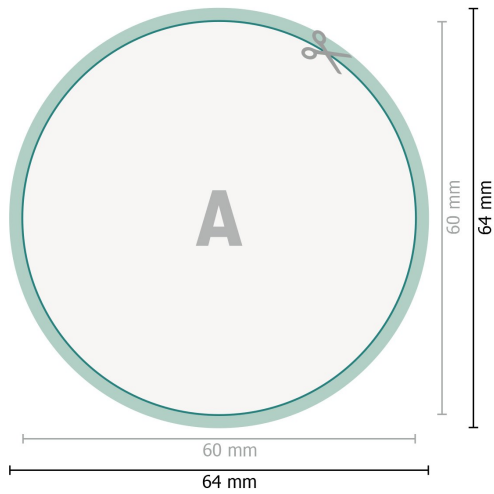

# Aufkleber, rund, 6,0 cm Durchmesser

**Dataformat (incl. mm bleed):**

6,4 x 6,4 cm

**bleed:**

mm

**Trimmed size:**

6 x 6 cm

**Safety margin:**

4 mm

Maintaining space between the text/information and the edge of the trimmed format prevents undesirable cuts.

**Explanation of symbols**

 Bleed

 Reading direction

 Trimmed size

 Data format

 We will cut/perforate your product here

**Please note:**

Allow for trim allowance and safety margin according to instructions.

Arrange background graphics, images or graphics up to the edge of the data format.

Tolerances may occur during production due to cutting, punching and folding processes.