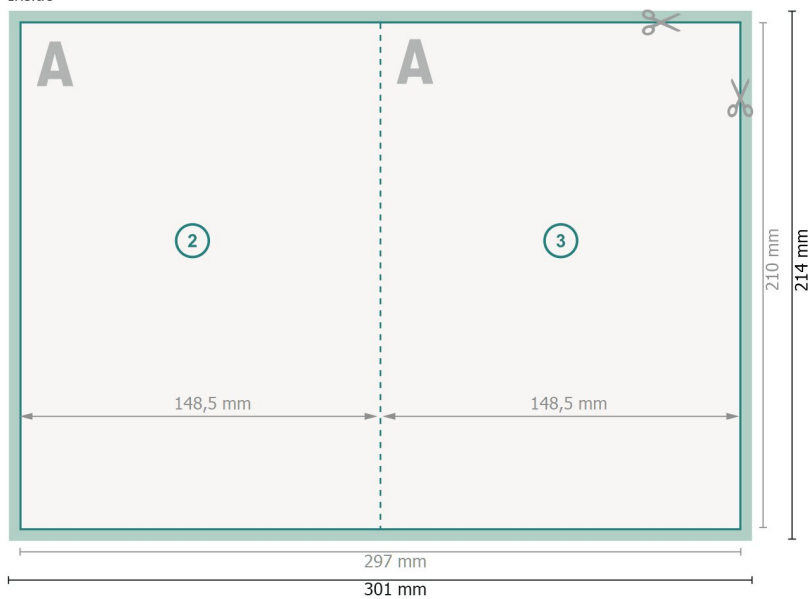

Eco/natural paper folded cards Portrait, A5

1 fold

Outside

Dataformat (incl. 2 mm bleed):

30,1 x 21,4 cm

bleed:

2 mm

Trimmed size:

29,7 x 21 cm

Trimmed size (closed):

14,8 x 21 cm

Safety margin:

4 mm

Maintaining space between the text/information and the edge of the trimmed format prevents undesirable cuts.

Inside

Please note:

Allow for trim allowance and safety margin according to instructions.

Arrange background graphics, images or graphics up to the edge of the data format.

Tolerances may occur during production due to cutting, punching and folding processes.