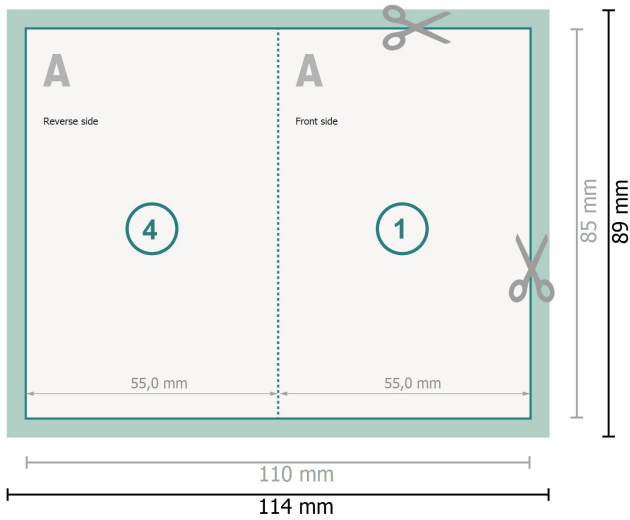

Folded Cards, Portrait, 5.5 x 8.5 cm

1 fold

Dataformat (incl. 2 mm bleed):

11,4 x 8,9 cm

bleed:

2 mm

Trimmed size:

11 x 8,5 cm

Trimmed size (closed):

5,5 x 8,5 cm

Safety margin:

4 mm

Maintaining space between the text/information and the edge of the trimmed format prevents undesirable cuts.

Explanation of symbols

 Bleed

 Reading direction

 Trimmed size

 Data format

 Creasing/Folding

Please note:

Allow for trim allowance and safety margin according to instructions.

Arrange background graphics, images or graphics up to the edge of the data format.