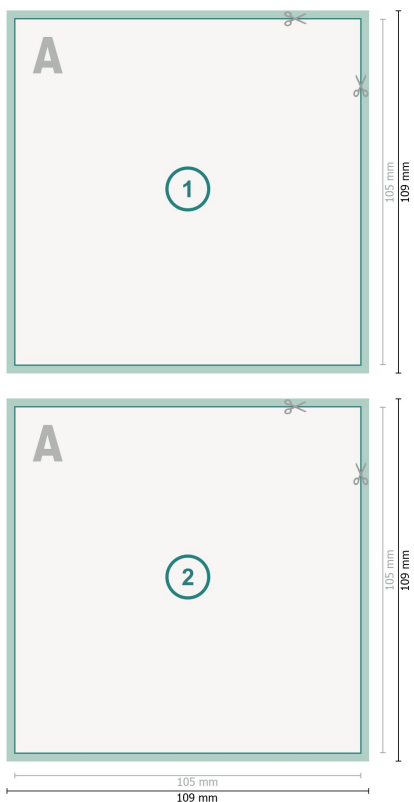

Flyers & Leaflets, A6-Square, printed on both sides

Dataformat (incl. 2 mm bleed):

10,9 x 10,9 cm

bleed:

2 mm

Trimmed size:

10,5 x 10,5 cm

Safety margin:

4 mm

Maintaining space between the text/information and the edge of the trimmed format prevents undesirable cuts.

Explanation of symbols

-  Bleed
-  Reading direction
-  Trimmed size
-  Data format
-  We will cut/perforate your product here

Please note:

Allow for trim allowance and safety margin according to instructions.

Arrange background graphics, images or graphics up to the edge of the data format.

Tolerances may occur during production due to cutting, punching and folding processes.