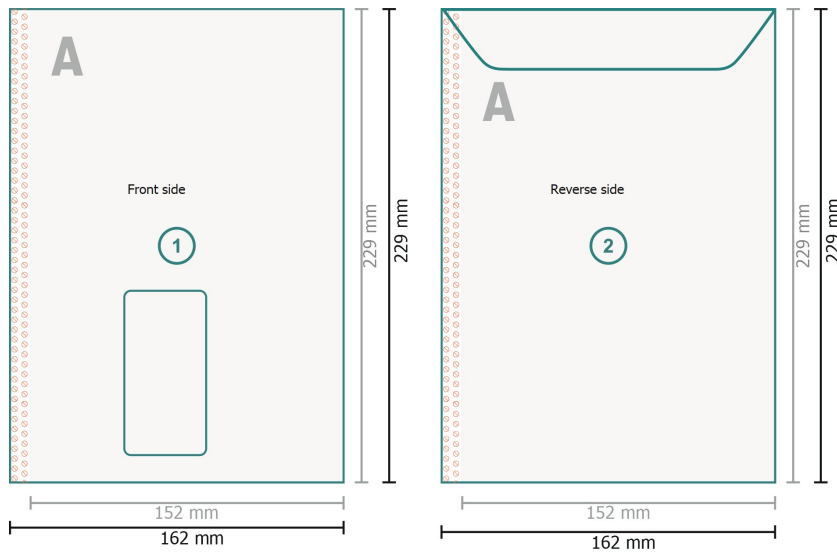

# Versandtasche C5, 4/4-farbig

with window left, 90 gsm offset paper

**Trimmed size:**  
16,2 x 22,9 cm

**Printable area:**  
15,2 x 22,9 cm

**Safety margin:**  
4 mm

Maintaining space between the text/information and the edge of the trimmed format prevents undesirable cuts.

## Explanation of symbols

-  Bleed
-  Reading direction
-  Trimmed size
-  Data format
-  We will cut/perforate your product here
-  Not printable
-  Creasing/Folding

## Please note:

Allow for trim allowance and safety margin according to instructions.

Arrange background graphics, images or graphics up to the edge of the data format.

Tolerances may occur during production due to cutting, punching and folding processes.