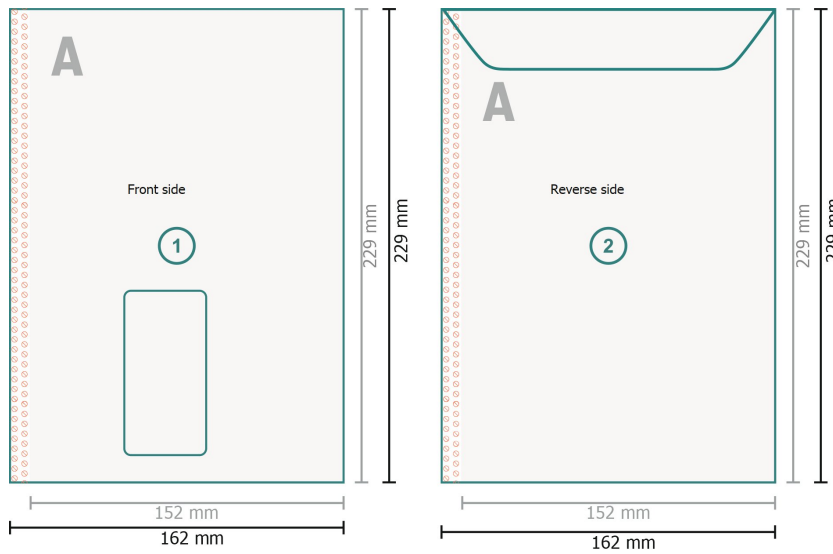

Versandtaschen Sonderfarben C5, mit Haftklebestreifen

with window left, 90 gsm offset paper

Trimmed size:
16,2 x 22,9 cm

Printable area:
15,2 x 22,9 cm

Safety margin:
4 mm

Maintaining space between the text/information and the edge of the trimmed format prevents undesirable cuts.

Explanation of symbols

-  Bleed
-  Reading direction
-  Trimmed size
-  Data format
-  We will cut/perforate your product here
-  Not printable
-  Creasing/Folding

Please note:

Allow for trim allowance and safety margin according to instructions.

Arrange background graphics, images or graphics up to the edge of the data format.

Tolerances may occur during production due to cutting, punching and folding processes.

Printing data: Instructions and templates can be found under the menu item *Printing data* at www.onlineprinters.com