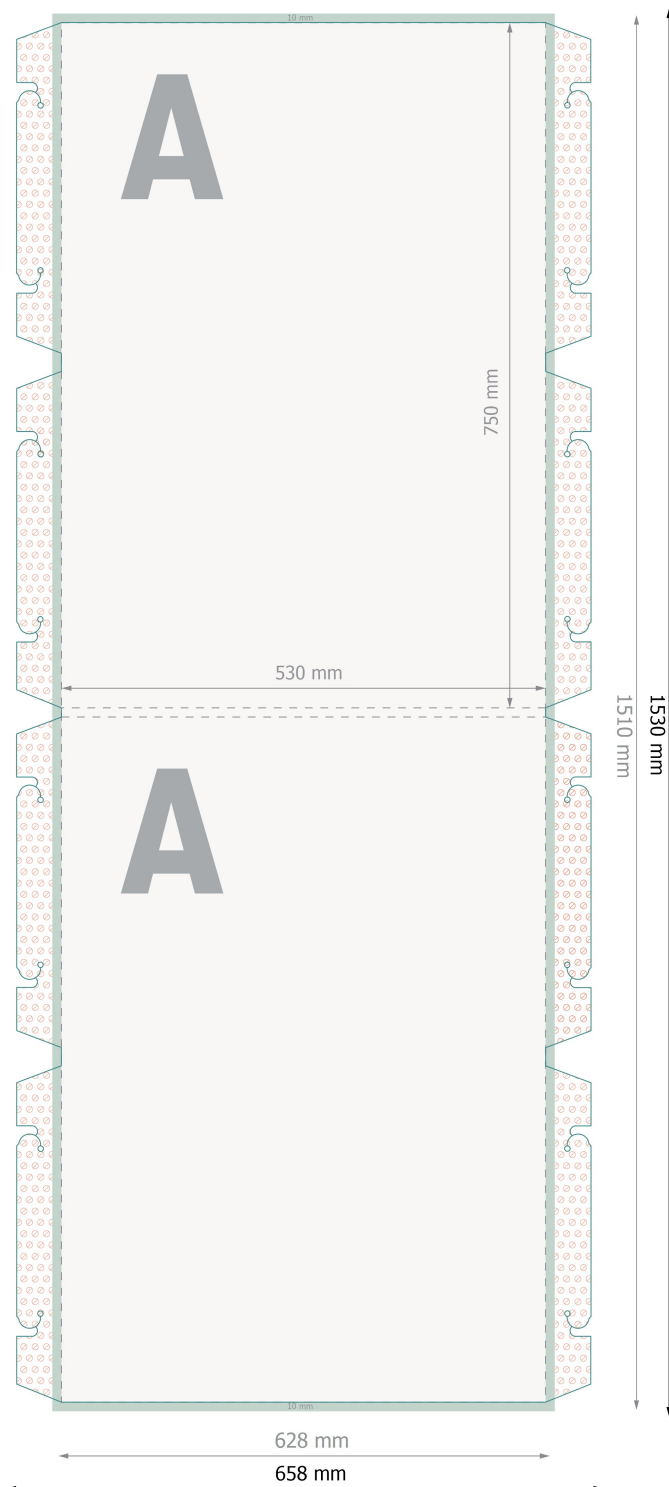

Ellipse display, small, 53 x 151 cm

Data format:
65,8 x 153 cm

Trimmed size:
62,8 x 151 cm

Printable area:
53 x 151 cm

Fold-over edge:
1 cm

Safety margin:
10 mm

Maintaining space between the text/information and the edge of the trimmed format prevents undesirable cuts.

Explanation of symbols

— Trimmed size

— Data format

— Printable area

— Fold-over edge

Please remove the die line from the download template before generating your printfiles. Please provide a second file (view file) to specify the position of the die line.

Please note:

Allow for trim allowance and safety margin according to instructions.

Arrange background graphics, images or graphics up to the edge of the data format.

Tolerances may occur during production due to cutting, punching and folding processes.