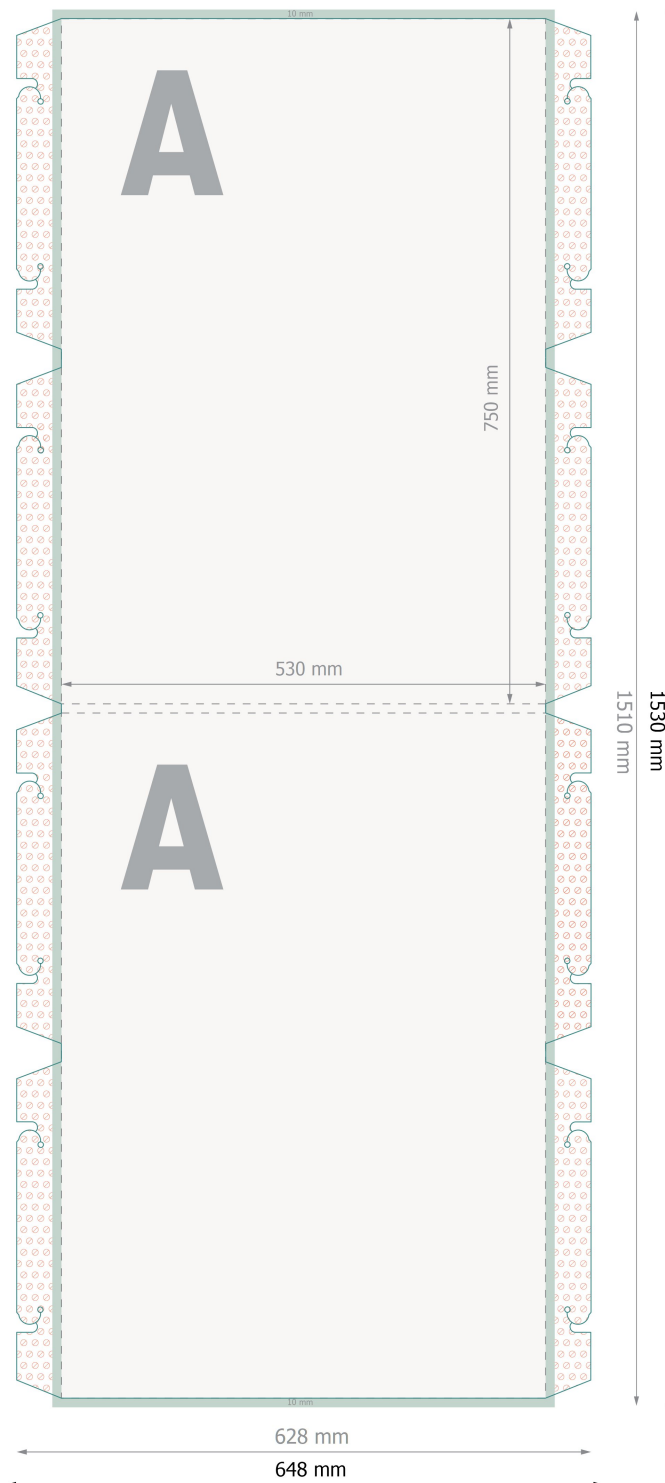

Ellipse display, small, 53 x 151 cm

Data format:
64,8 x 153 cm

Trimmed size:
62,8 x 151 cm

Printable area:
53 x 151 cm

Fold-over edge:
1 cm

Safety margin:
10 mm

Maintaining space between the text/information and the edge of the trimmed format prevents undesirable cuts.

Explanation of symbols

—| Trimmed size

—| Data format

—| Printable area

—| Fold-over edge

Please remove the die line from the download template before generating your printfiles. Please provide a second file (view file) to specify the position of the die line.

Please note:

Allow for trim allowance and safety margin according to instructions.

Arrange background graphics, images or graphics up to the edge of the data format.

Tolerances may occur during production due to cutting, punching and folding processes.