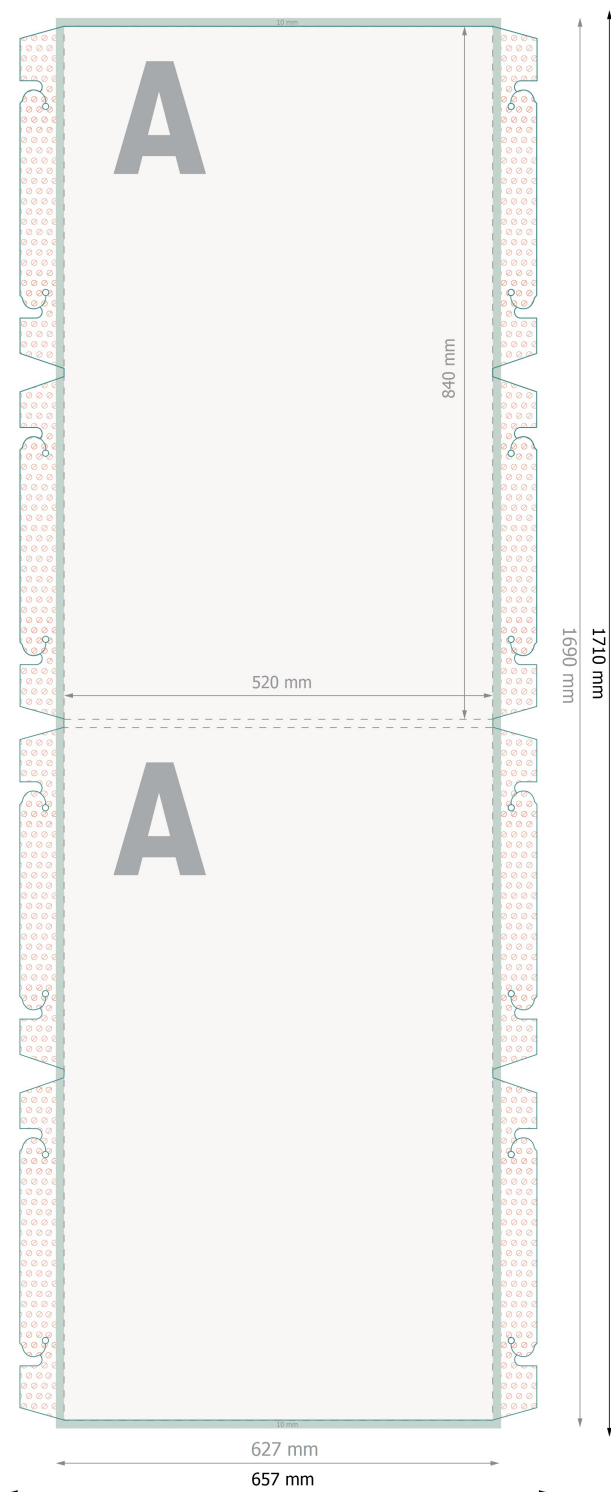

Ellipse display, medium, 52 x 169 cm

Please remove the die line from the download template before generating your printfiles.
Please provide a second file (view file) to specify the position of the die line.

Data format:
65,7 x 171 cm

Trimmed size:
62,7 x 169 cm

Printable area:
52 x 169 cm

Fold-over edge:
1 cm

Safety margin:
10 mm

Maintaining space between the text/information and the edge of the trimmed format prevents undesirable cuts.

Explanation of symbols

—|— Trimmed size

—|— Data format

—|— Printable area

—|— Fold-over edge

Please note:

Allow for trim allowance and safety margin according to instructions.

Arrange background graphics, images or graphics up to the edge of the data format.