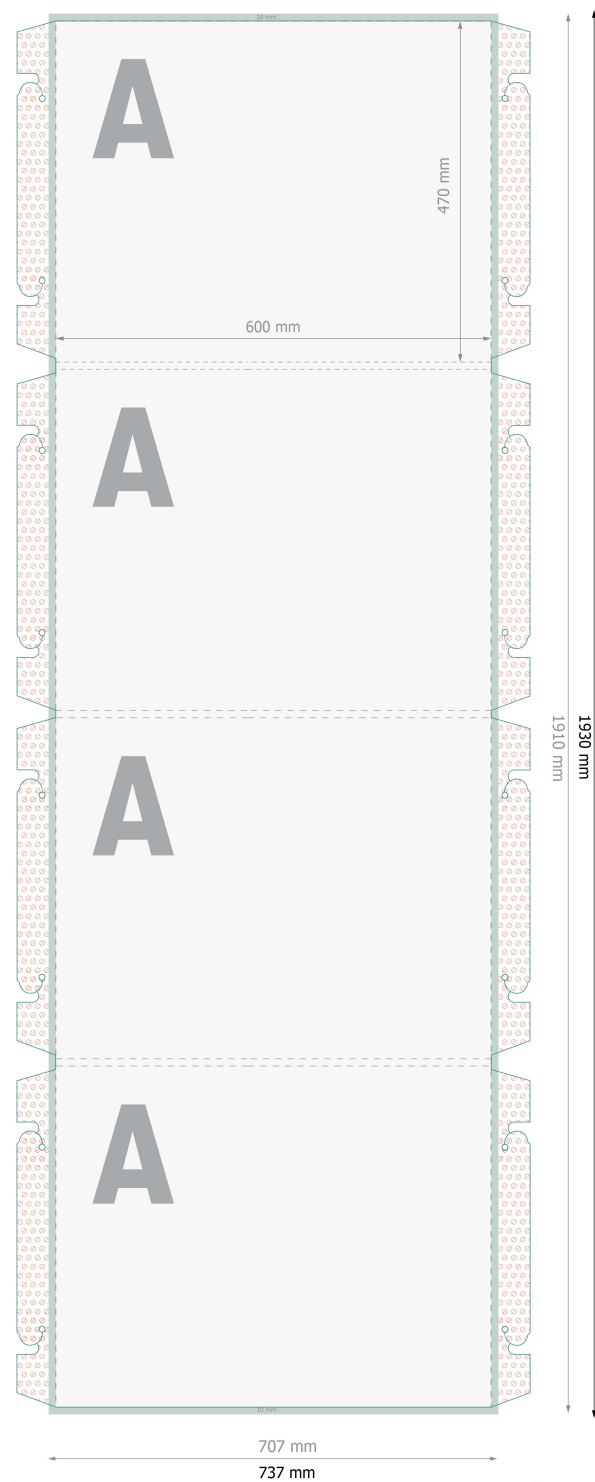

Ellipse display, large, 60 x 191 cm

Please remove the die line from the download template before generating your printfiles. Please provide a second file (view file) to specify the position of the die line.

Data format:
73,7 x 193 cm

Trimmed size:
70,7 x 191 cm

Printable area:
60 x 191 cm

Fold-over edge:
1 cm

Safety margin:
10 mm
Maintaining space between the text/information and the edge of the trimmed format prevents undesirable cuts.

Explanation of symbols

-  Trimmed size
-  Data format
-  Printable area
-  Fold-over edge

Please note:

Allow for trim allowance and safety margin according to instructions.

Arrange background graphics, images or graphics up to the edge of the data format.

Tolerances may occur during production due to cutting, punching and folding processes.

Printing data: Instructions and templates can be found under the menu item *Printing data* at www.onlineprinters.com