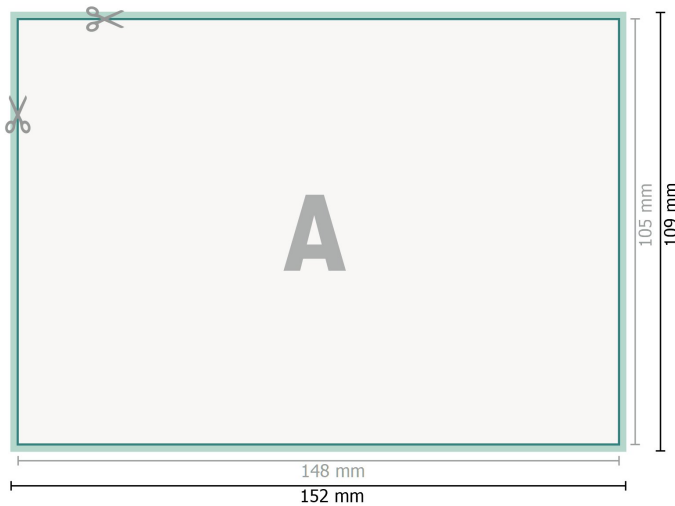

Front side

Rückseite

Dataformat (incl. 2 mm bleed):

15,2 x 10,9 cm

bleed:

2 mm

Trimmed size:

14,8 x 10,5 cm

Safety margin:

4 mm

Maintaining space between the text/information and the edge of the trimmed format prevents undesirable cuts.

Explanation of symbols

 Bleed

 Reading direction

 Trimmed size

 Data format

 We will cut/perforate your product here

Please note:

Allow for trim allowance and safety margin according to instructions.

Arrange background graphics, images or graphics up to the edge of the data format.