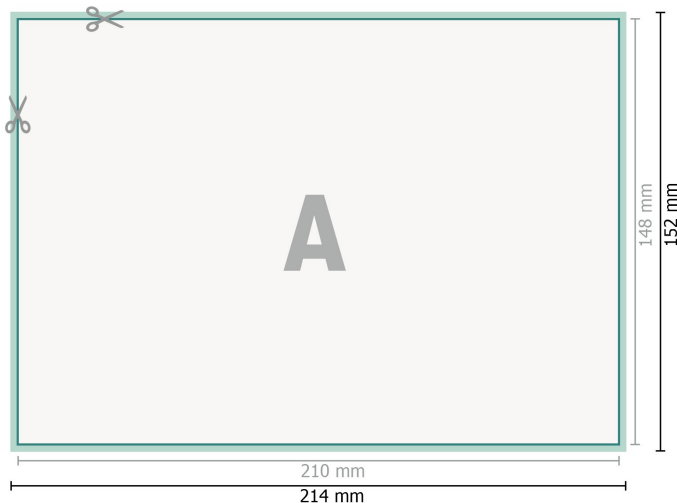

Front side

Rückseite

Dataformat (incl. 2 mm bleed):

21,4 x 15,2 cm

bleed:

2 mm

Trimmed size:

21 x 14,8 cm

Safety margin:

4 mm

Maintaining space between the text/information and the edge of the trimmed format prevents undesirable cuts.

Explanation of symbols

-  Bleed
-  Reading direction
-  Trimmed size
-  Data format
-  We will cut/perforate your product here

Please note:

Allow for trim allowance and safety margin according to instructions.

Arrange background graphics, images or graphics up to the edge of the data format.

Tolerances may occur during production due to cutting, punching and folding processes.