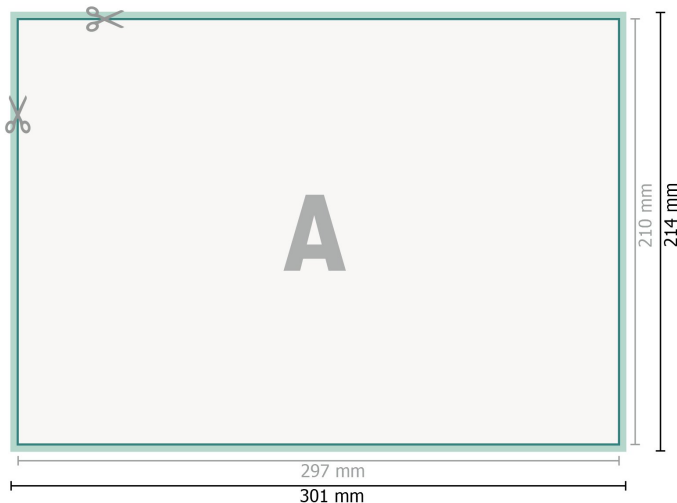

Front side

Rückseite

**Dataformat (incl. 2 mm bleed):**

30,1 x 21,4 cm

**bleed:**

2 mm

**Trimmed size:**

29,7 x 21 cm

**Safety margin:**

4 mm

Maintaining space between the text/information and the edge of the trimmed format prevents undesirable cuts.

**Explanation of symbols**

-  Bleed
-  Reading direction
-  Trimmed size
-  Data format
-  We will cut/perforate your product here

**Please note:**

Allow for trim allowance and safety margin according to instructions.

Arrange background graphics, images or graphics up to the edge of the data format.

Tolerances may occur during production due to cutting, punching and folding processes.