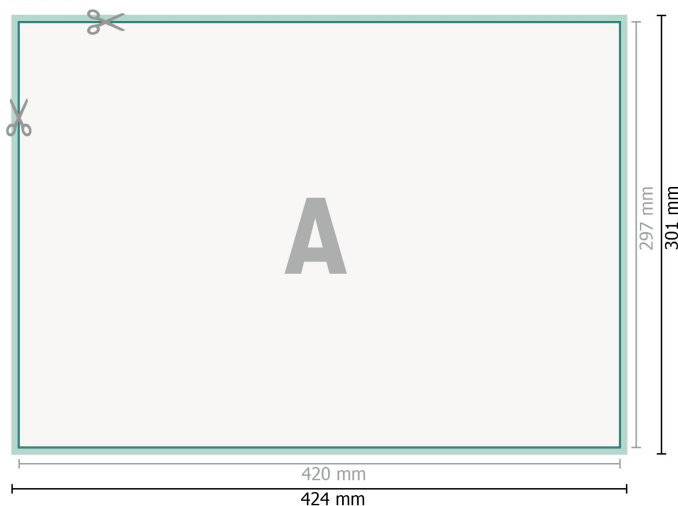

Front side

Rückseite

Dataformat (incl. 2 mm bleed):

42,4 x 30,1 cm

bleed:

2 mm

Trimmed size:

42 x 29,7 cm

Safety margin:

4 mm

Maintaining space between the text/information and the edge of the trimmed format prevents undesirable cuts.

Explanation of symbols

-  Bleed
-  Reading direction
-  Trimmed size
-  Data format
-  We will cut/perforate your product here

Please note:

Allow for trim allowance and safety margin according to instructions.

Arrange background graphics, images or graphics up to the edge of the data format.

Tolerances may occur during production due to cutting, punching and folding processes.