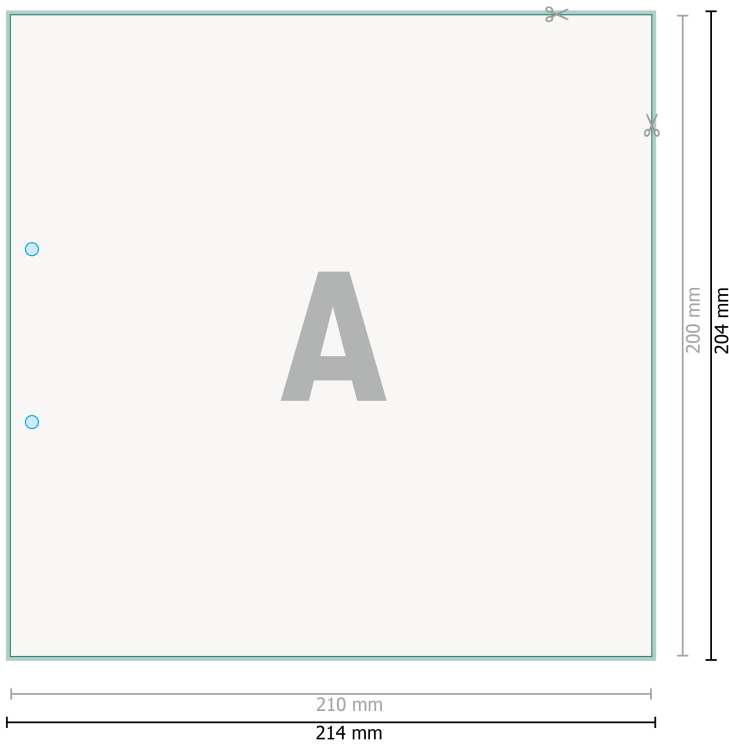

Letterheads, 21 x 20 cm, printed on one side
no fold

Optional drilled holes

Dataformat (incl. 2 mm bleed):

21,4 x 20,4 cm

bleed:

2 mm

Trimmed size:

21 x 20 cm

Safety margin:

4 mm

Maintaining space between the text/information and the edge of the trimmed format prevents undesirable cuts.

Explanation of symbols

 Bleed

 Reading direction

 Trimmed size

 Data format

 We will cut/perforate your product here

Please note:

Allow for trim allowance and safety margin according to instructions.

Arrange background graphics, images or graphics up to the edge of the data format.