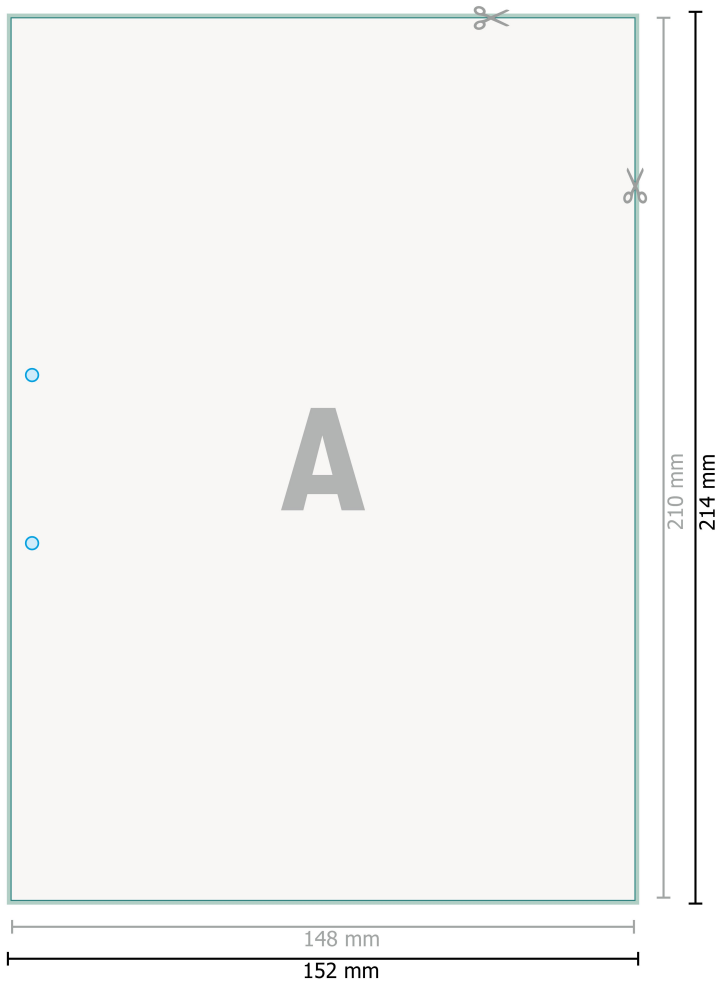

Letterheads, A5, printed on one side

no fold

○ Optional drilled holes

Dataformat (incl. 2 mm bleed):

15,2 x 21,4 cm

bleed:

2 mm

Trimmed size:

14,8 x 21 cm

Safety margin:

4 mm

Maintaining space between the text/information and the edge of the trimmed format prevents undesirable cuts.

Explanation of symbols

 Bleed

 Reading direction

 Trimmed size

 Data format

 We will cut/perforate your product here

Please note:

Allow for trim allowance and safety margin according to instructions.

Arrange background graphics, images or graphics up to the edge of the data format.