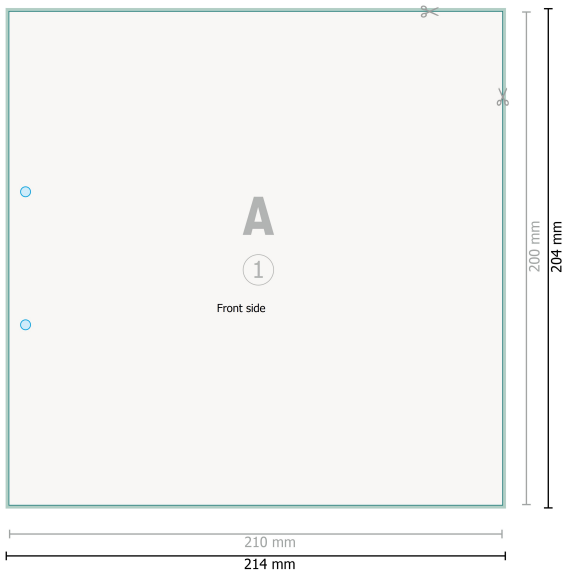

Letterheads, 21 x 20 cm, printed on both sides

no fold

Optional drilled holes

Dataformat (incl. 2 mm bleed):

21,4 x 20,4 cm

bleed:

2 mm

Trimmed size:

21 x 20 cm

Safety margin:

4 mm

Maintaining space between the text/information and the edge of the trimmed format prevents undesirable cuts.

Explanation of symbols

 Bleed

 Reading direction

 Trimmed size

 Data format

 We will cut/perforate your product here

Please note:

Allow for trim allowance and safety margin according to instructions.

Arrange background graphics, images or graphics up to the edge of the data format.