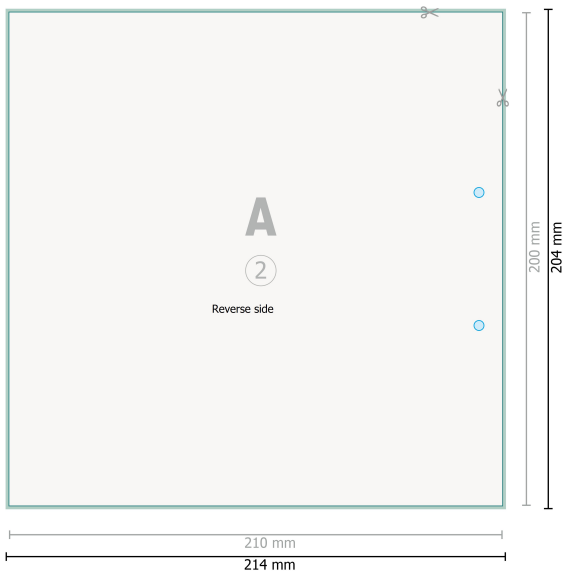

Letterheads, 21 x 20 cm, printed on both sides

no fold

Optional drilled holes

Dataformat (incl. 2 mm bleed):

21,4 x 20,4 cm

bleed:

2 mm

Trimmed size:

21 x 20 cm

Safety margin:

4 mm

Maintaining space between the text/information and the edge of the trimmed format prevents undesirable cuts.

Explanation of symbols

 Bleed

 Reading direction

 Trimmed size

 Data format

 We will cut/perforate your product here

Please note:

Allow for trim allowance and safety margin according to instructions.

Arrange background graphics, images or graphics up to the edge of the data format.