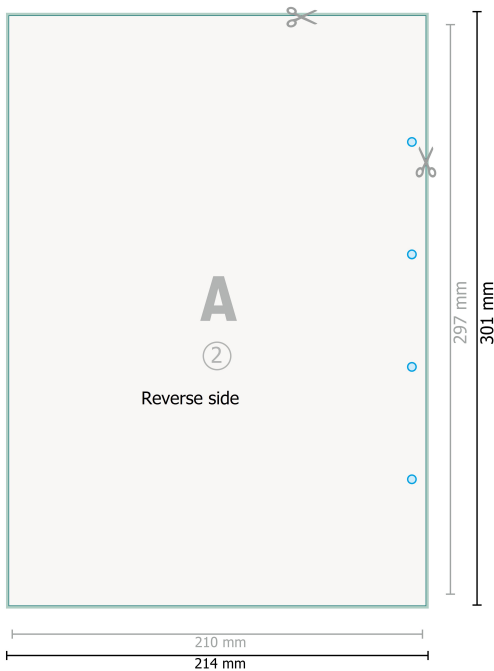

Letterheads, A4, printed on both sides

no fold

Optional drilled holes

Dataformat (incl. 2 mm bleed):

21,4 x 30,1 cm

bleed:

2 mm

Trimmed size:

21 x 29,7 cm

Safety margin:

4 mm

Maintaining space between the text/information and the edge of the trimmed format prevents undesirable cuts.

Explanation of symbols

 Bleed

 Reading direction

 Trimmed size

 Data format

 Creasing/Folding

Please note:

Allow for trim allowance and safety margin according to instructions.

Arrange background graphics, images or graphics up to the edge of the data format.

Tolerances may occur during production due to cutting, punching and folding processes.