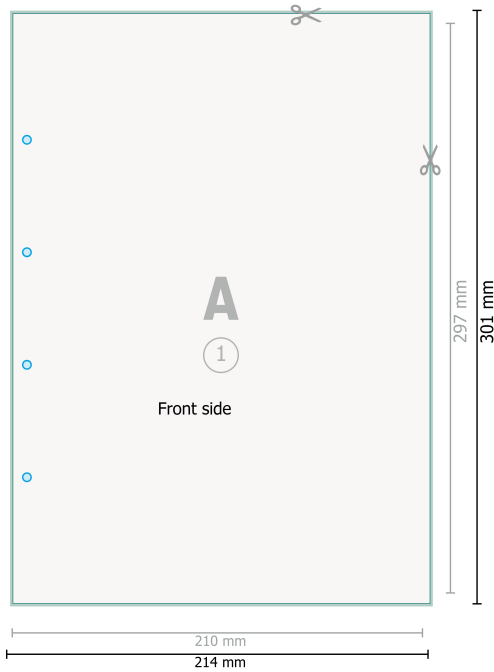

Letterheads, A4, printed on both sides

no fold

Optional drilled holes

Dataformat (incl. 2 mm bleed):

21,4 x 30,1 cm

bleed:

2 mm

Trimmed size:

21 x 29,7 cm

Safety margin:

4 mm

Maintaining space between the text/information and the edge of the trimmed format prevents undesirable cuts.

Explanation of symbols

 Bleed

 Reading direction

 Trimmed size

 Data format

 Creasing/Folding

Please note:

Allow for trim allowance and safety margin according to instructions.

Arrange background graphics, images or graphics up to the edge of the data format.

Tolerances may occur during production due to cutting, punching and folding processes.