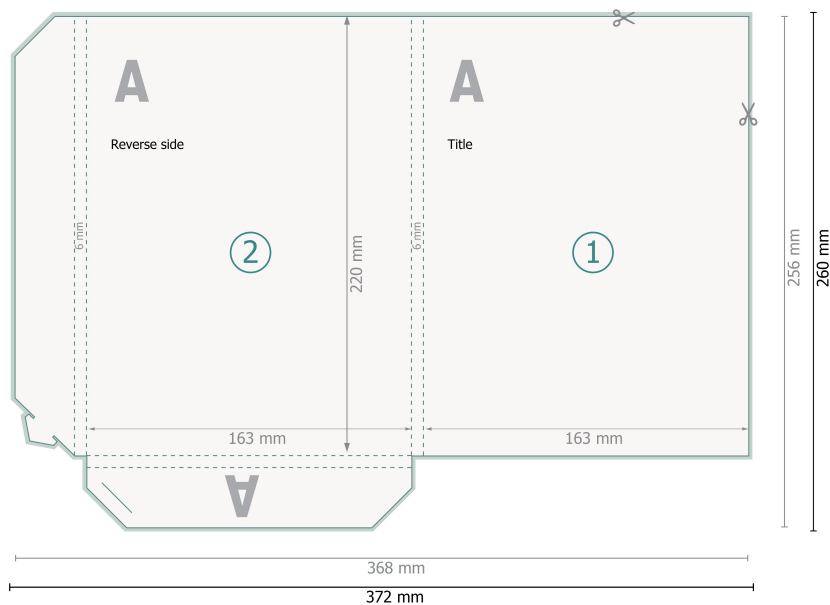

Folders with flaps, A5

#31 two tuck flaps with capacity

Dataformat (incl. 2 mm bleed):

37,2 x 26 cm

Trimmed size:

36,8 x 25,6 cm

Trimmed size (closed):

16,3 x 22 cm

bleed:

2 mm

Safety margin:

4 mm

Maintaining space between the text/information and the edge of the trimmed format prevents undesirable cuts.

Explanation of symbols

-  Bleed
-  Reading direction
-  Trimmed size
-  Data format
-  We will cut/perforate your product here
-  Creasing/Folding

Please note:

Allow for trim allowance and safety margin according to instructions.

Arrange background graphics, images or graphics up to the edge of the data format.

Tolerances may occur during production due to cutting, punching and folding processes.