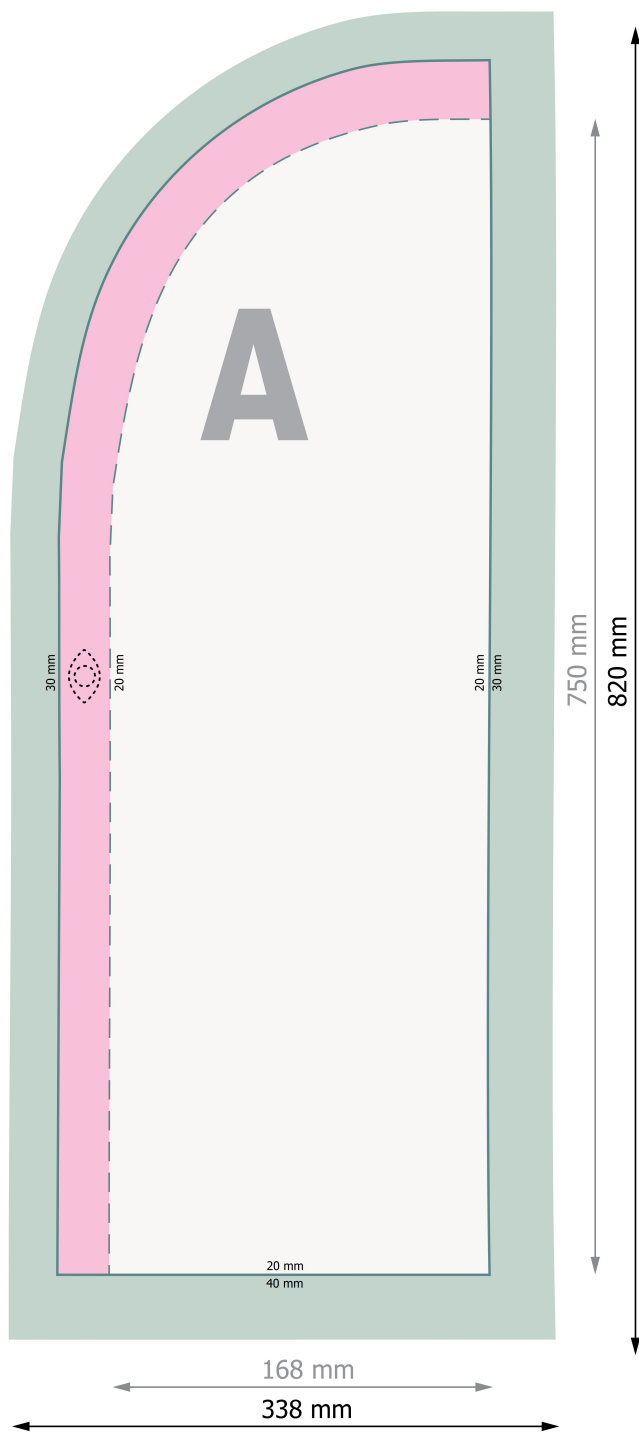

Window flags as wing flag print only

Data format:

33,8 x 82 cm

Trimmed size:

16,8 x 75 cm

Safety margin

60 mm left, 20 mm right, 30 mm top, 20 mm bottom : Maintaining space between the text/information and the edge of the trimmed format prevents undesirable cuts.

Explanation of symbols

-  Bleed
-  Reading direction
-  Trimmed size
-  Data format
-  Not printable

Please remove the die line from the download template before generating your printfiles. Please provide a second file (view file) to specify the position of the die line.

Please note:

Allow for trim allowance and safety margin according to instructions.

Arrange background graphics, images or graphics up to the edge of the data format.

Tolerances may occur during production due to cutting, punching and folding processes.